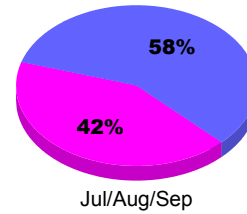

Membership Results
2011-2012

Membership
2010-2011

Month	Net Memb Goal	Actual New Memb	Actual Dropped Memb	Gain/Loss of Memb	Gain/Loss of Memb
Jul/Aug/Sep		105	-76	29	-18
Totals		105	-76	29	-18

Membership Results 2011-2012

Goal, New, Dropped, Gain/Loss

Comparison of Membership Gain/Loss

Current Year Compared to the Previous Year

Gender Comparison 2011-2012

Male Female