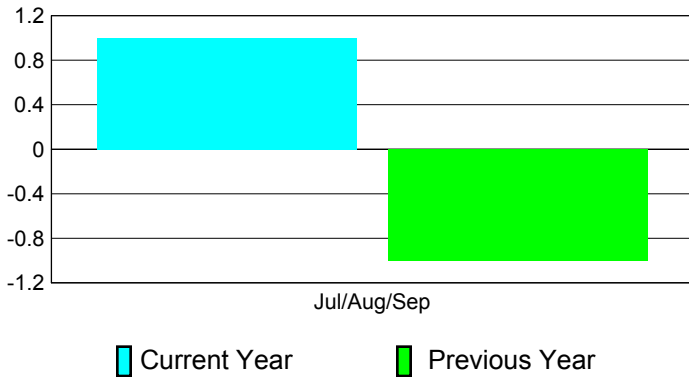

Club Results 2011-2012

Goal, New, Dropped, Gain/Loss

Comparison of Club Gain/Loss

Current Year Compared to the Previous Year

YTD Status Quo Clubs 2011-2012

Status Quo Clubs Compared to Status Quo Members

MEMBERSHIP