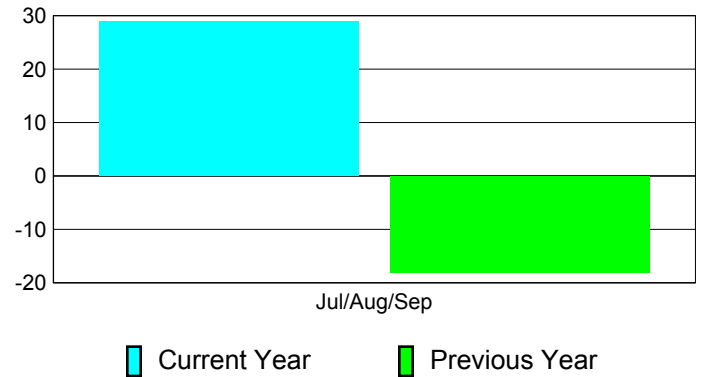

Membership Results
2011-2012

Membership
2010-2011

Month	Net Memb Goal	Actual New Memb	Actual Dropped Memb	Gain/Loss of Memb	Gain/Loss of Memb
Jul/Aug/Sep		105	-76	29	-18
Totals		105	-76	29	-18

Membership Results 2011-2012

Goal, New, Dropped, Gain/Loss

Comparison of Membership Gain/Loss

Current Year Compared to the Previous Year

Gender Comparison 2011-2012

Male Female