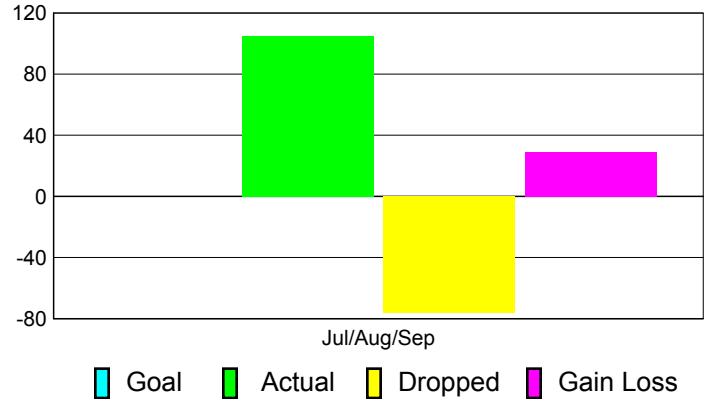

Membership Results 2011-2012

Goal, New, Dropped, Gain/Loss