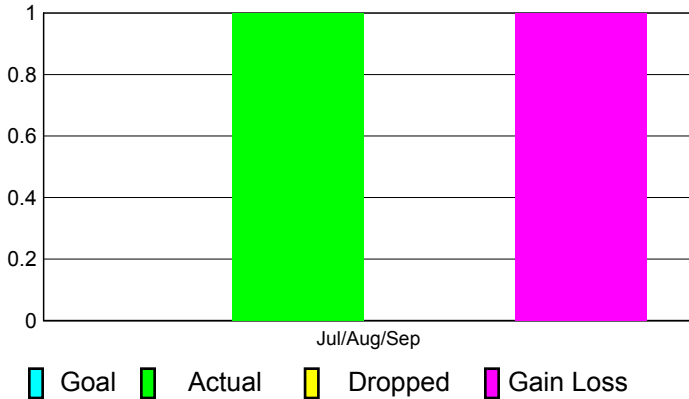

2011-2012 GMT Reports for District (or Undistricted) **District 301A2**

GMT: **Doctor DATUK K NAGARATN**, Location: **PHILIPPINES**

GMT CA: **5**

CLUBS

Club Results
2011-2012

Clubs
2010-2011

Month	New Club Goal	Actual New Clubs	Actual Dropped Clubs	Gain/Loss of Clubs	Gain/Loss of Clubs
Jul/Aug/Sep		1	0	1	-1
Totals		1	0	1	-1

Club Results 2011-2012

Goal, New, Dropped, Gain/Loss

Comparison of Club Gain/Loss

Current Year Compared to the Previous Year

YTD Status Quo Clubs 2011-2012

Status Quo Clubs Compared to Status Quo Members

MEMBERSHIP